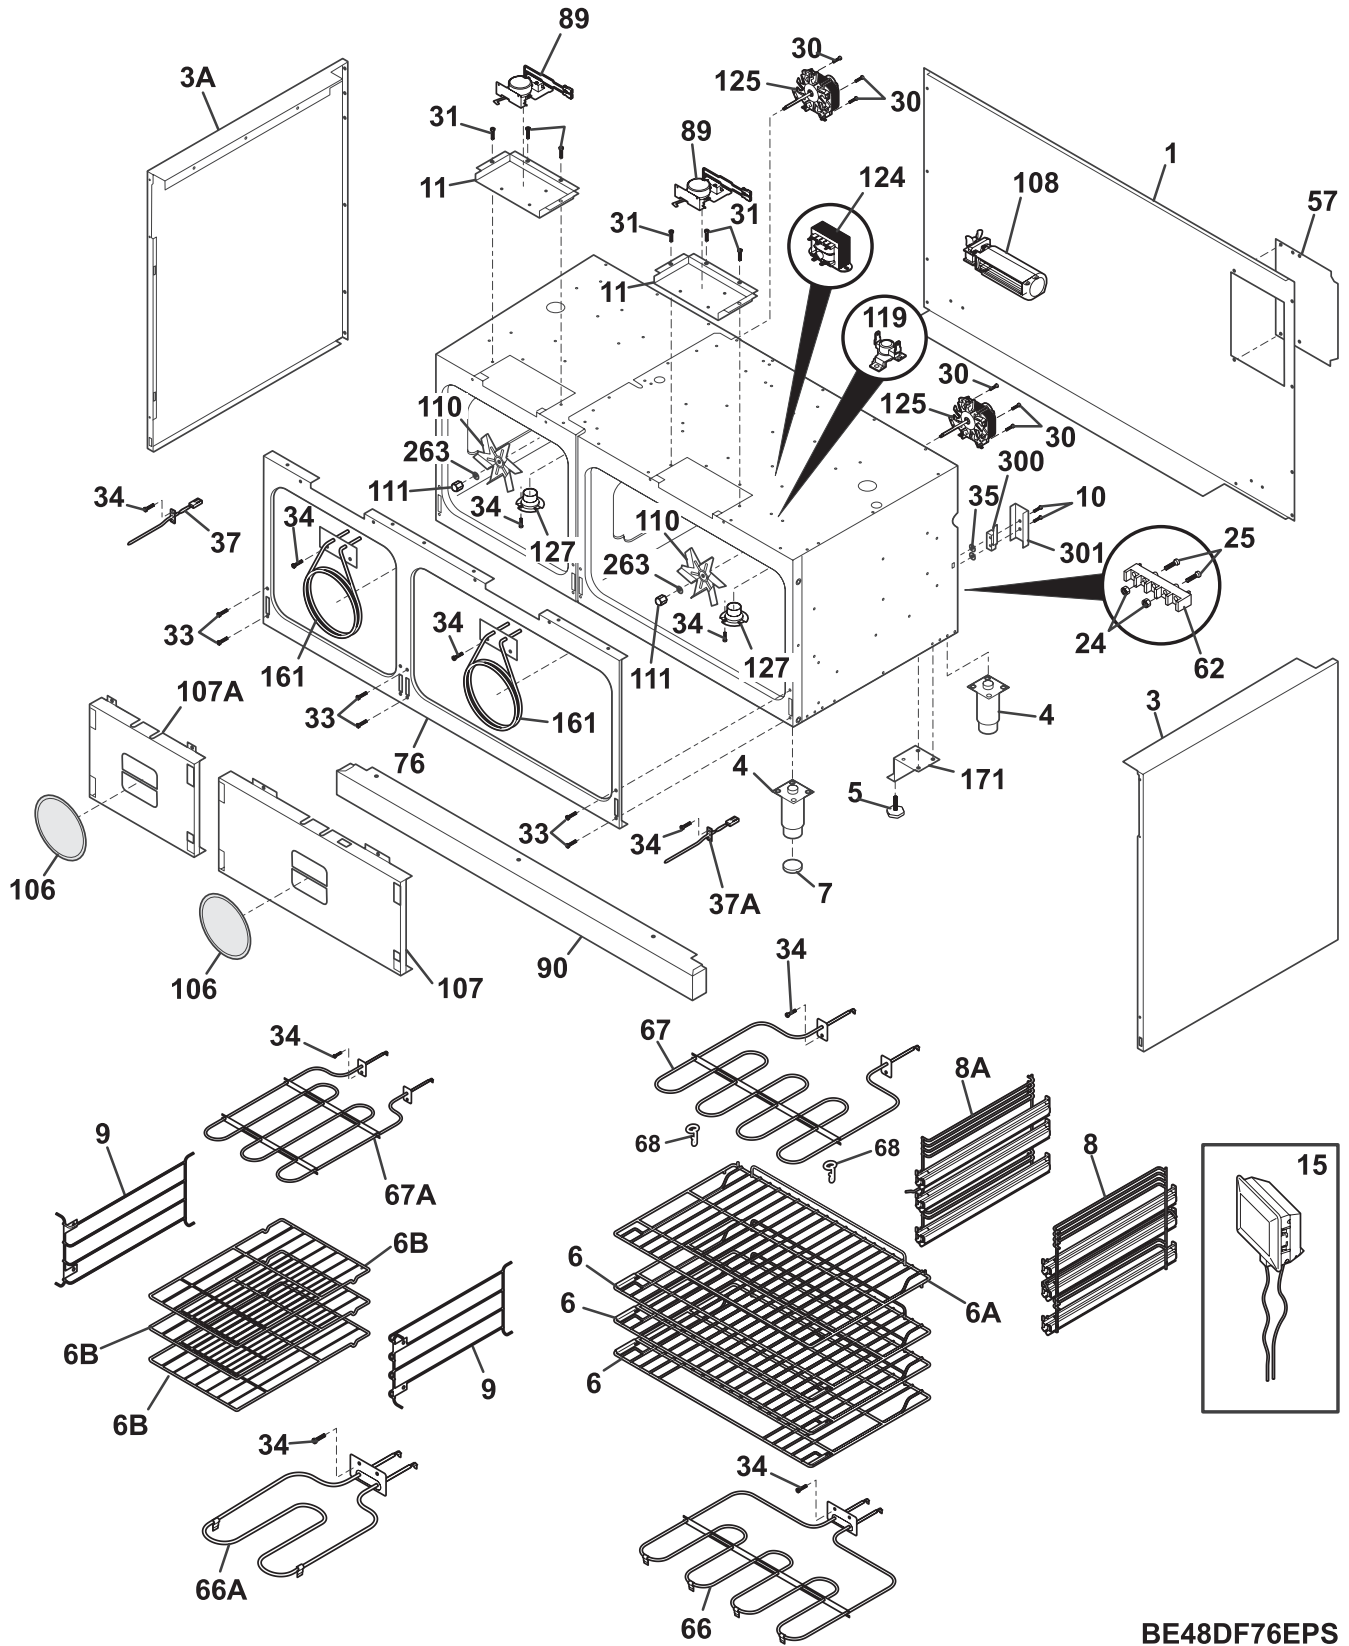

BODY

BE48DF76EPS

BODY

POS. NO	PART NO.	DESCRIPTION
1	5304453246	Panel, main back
3	5304453247	Panel, body side, RH
3A	5304453248	Panel, body side, LH
4	5304452840	Leg, adjustable, (4)
5	5304452863	Leveler, adjustable, (2)
6	5304452713	Rack, extendable, (3)
6A	5304452712	Rack, fixed
6B	5304453250	Rack, small oven, (3)
7	5304452848	Cap, leg, (4)
8	5304452867	Support, rack, RH
8A	5304452868	Support, rack, LH
9	5304453252	Support, rack, small oven, (2)
10	5304452830	Screw, #6 - 32 x 1", w/washer
11	5304452834	Plate, latch, (2)
15 #	5304452872	Light Assembly, halogen, (3)
15*#	5304452831	BULB, halogen, 20w
15*#	5304452873	Harness, wiring, lg oven light
15*#	5304453253	Harness, wiring, sm oven light
24	5304446015	Nut, hex keps, #8-32
25	5304446287	Screw, phil pan hd, #8-32 x 3/4, (2)
30	5304452862	Screw, slot hex hd, #8 x .370"
31	5304452822	Screw, slot hex hd, #10 x 3/8"
33	5304452865	Screw, btn hd, #10 - 32 x 1/2", (8)
34	5304452454	Screw, #8 x .375"
35	5304452866	Washer, fiber, (2)
37 #	5304452846	Probe, temperature, small oven
37A#	5304453254	Probe, temperature, large oven
57	5304452837	Panel, service, regulator
62 #	5304453255	Harness, wiring, main, w/term. block
66 #	5304452870	Element, bake, large oven
66A#	5304453256	Element, bake, small oven
67 #	5304452869	Element, broil, large oven
67A#	5304453257	Element, broil, small oven
68	5304403015	Support, hanger, (2), broil element
76	5304453258	Frame, oven front
89 #	5304452859	Latch, door
90	5304453259	Panel, bottom trim
106	5304452860	Filter, convection
107	5304452839	Cover, convection fan, large oven
107A	5304453260	Cover, convection fan, small oven
108#	5304453261	Blower, fan
110	5304452843	Blade, convection fan
111	5304452844	Nut, convection fan
119#	5304452861	Thermostat, temp. cutout
124#	5304452847	Transformer
125#	5304452842	Motor, convection fan
127	5304452858	Eliminator, smoke
161#	5304452857	Element, convection
171	5304452835	Bracket, anti-tip, range, (2)
263	5304452845	Washer, convection fan
300#	5304452871	Switch, interlock, racks
301	5304452832	Cover, intrck switch
*	5304452792	Screw, mounting